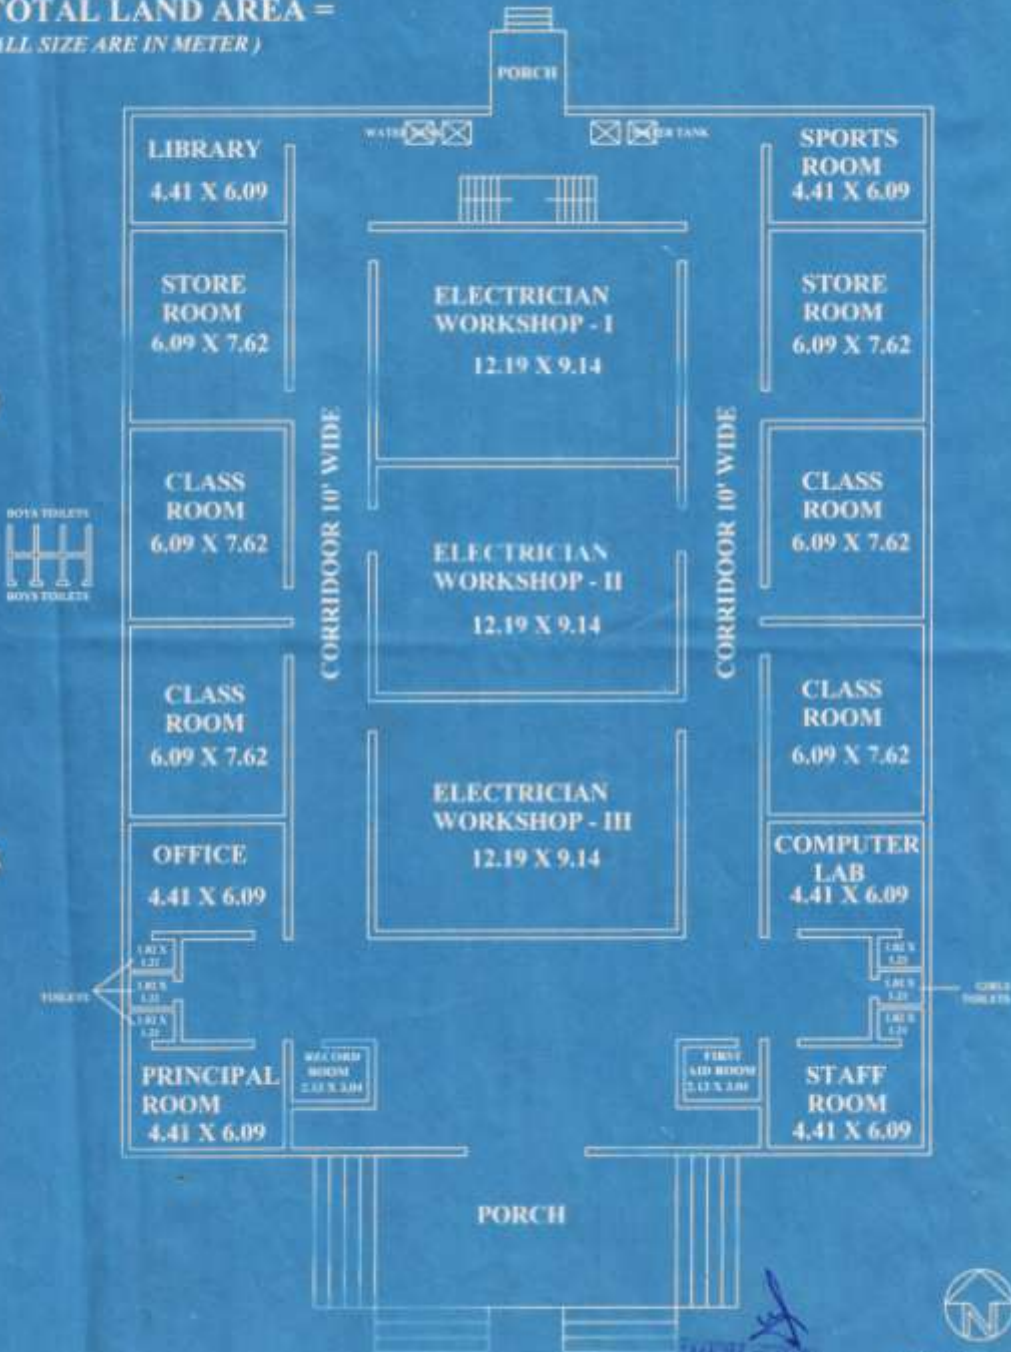

DIDWANA PRIVATE INDUSTRIAL TRAINING INSTITUTE
AT NEAR LADNUN ROAD CROSSING , DIDWANA
RUNNING BY - UMEED EDUCATION SOCIETY , RUNWA , TEH - DIDWANA
BUILDING CONS. AREA = 1393.54 SQ. MTR
TOTAL LAND AREA =
(ALL SIZE ARE IN METER)